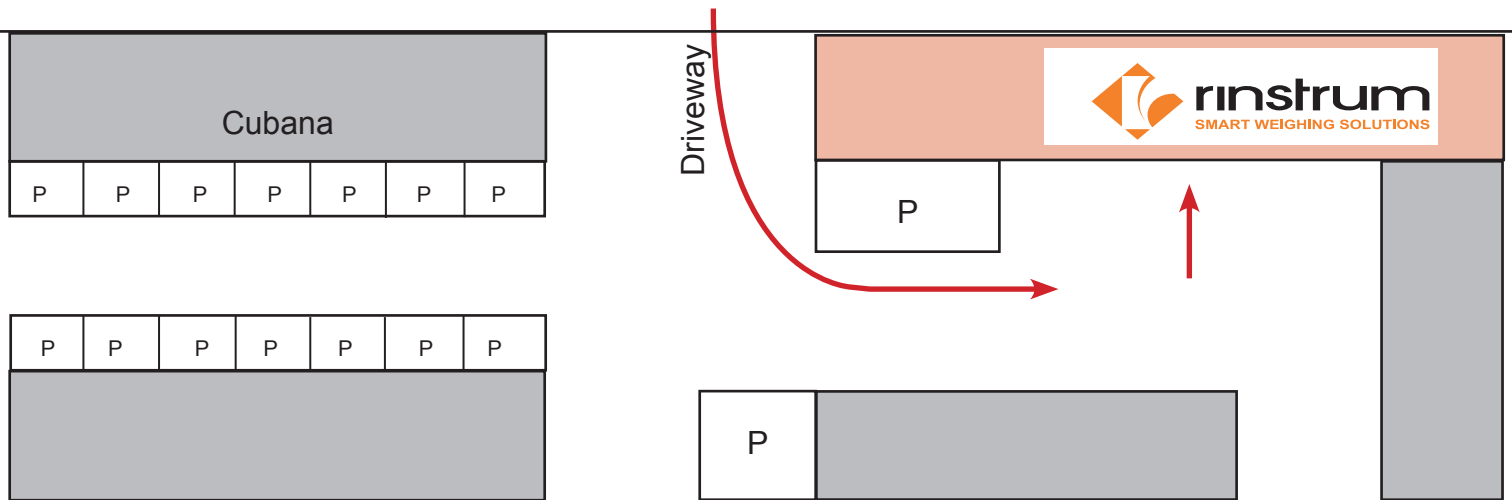

## How to find us

- Leave A5 at exit DA-Eberstadt / Pfungstadt.
- Follow B3 / Karlsruher Straße for 4.37 km.
- You are entering Darmstadt.
- Leave Karlsruher Straße (B3) and head straightforward onto Donnersbergring .
- Stay on for about 1km.
- You have arrived your destination Donnersbergring 14-18.
- Parking in the courtyard is possible.